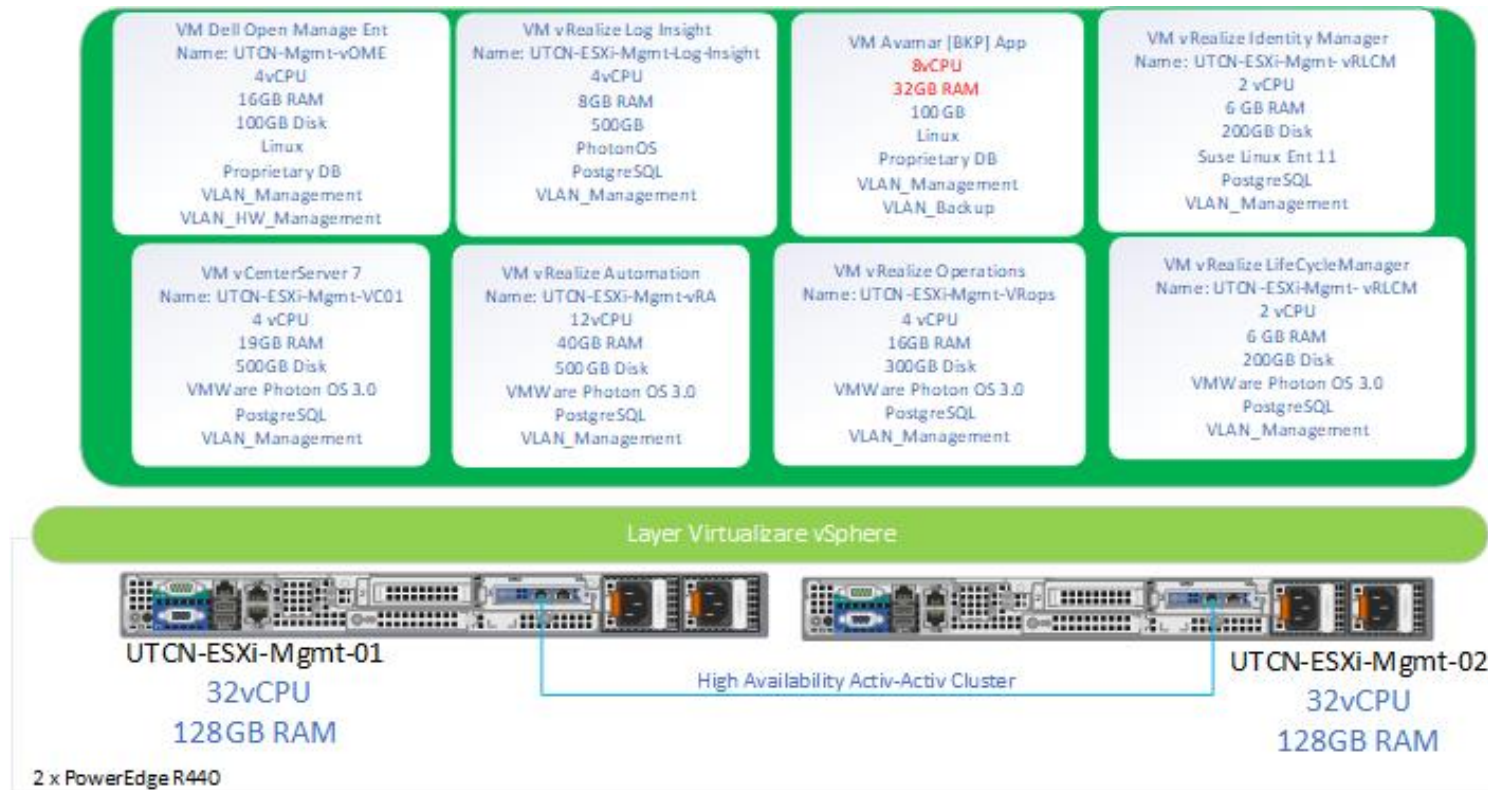

Deployment Management